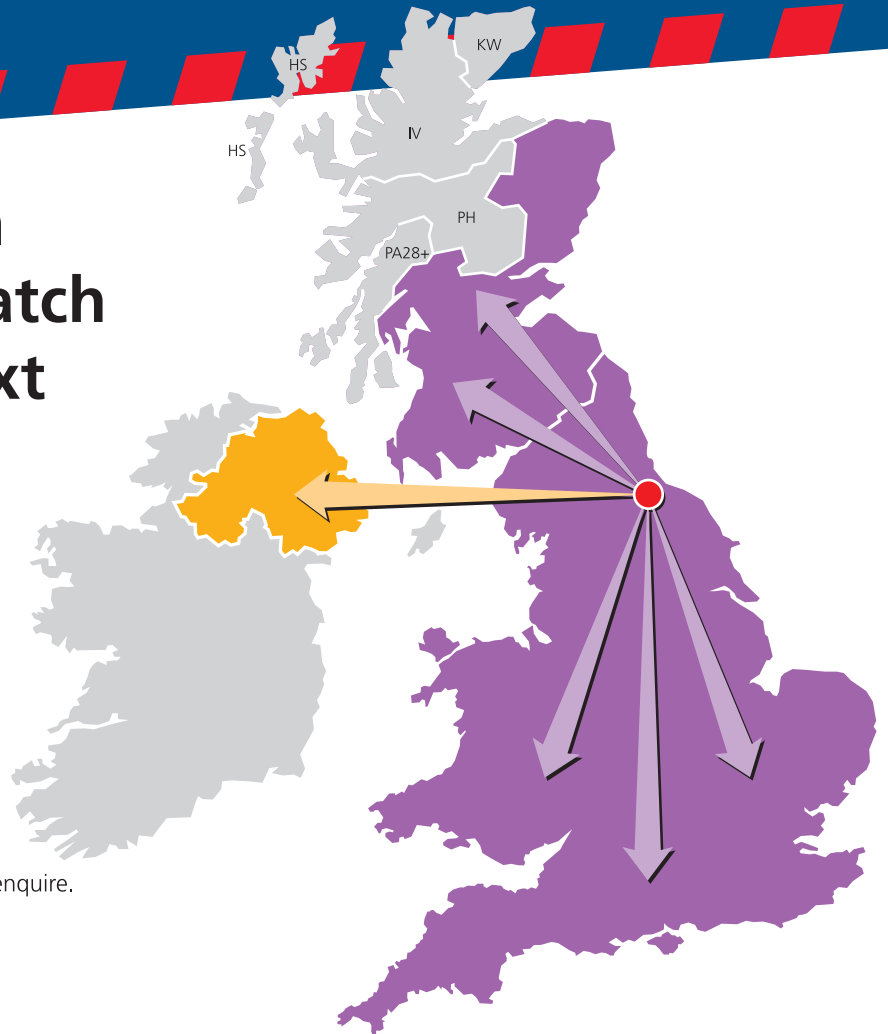

OUR NEW NEXT DAY DELIVERY SERVICE

**Order before 1pm
and we will despatch
your order for next
working day
delivery, direct
to branch or site!**

ORDER TIMES AND CHARGES

Order before 1pm and we will despatch your order for next working day delivery (order by 12 noon on Friday for Monday delivery).

Special rates apply to the Highlands and Islands of Scotland, Isle of Man and Channel Islands - please enquire.

All prices quoted are exclusive of VAT

DELIVERY CHARGES:

STANDARD 1 METRE PALLET	Next Day	Next Day before 10.30am	Next Day before 12 noon	Next Day
	Up to 100kg	£30	£50	£35
Up to 500kg	£50	£75	£60	£170